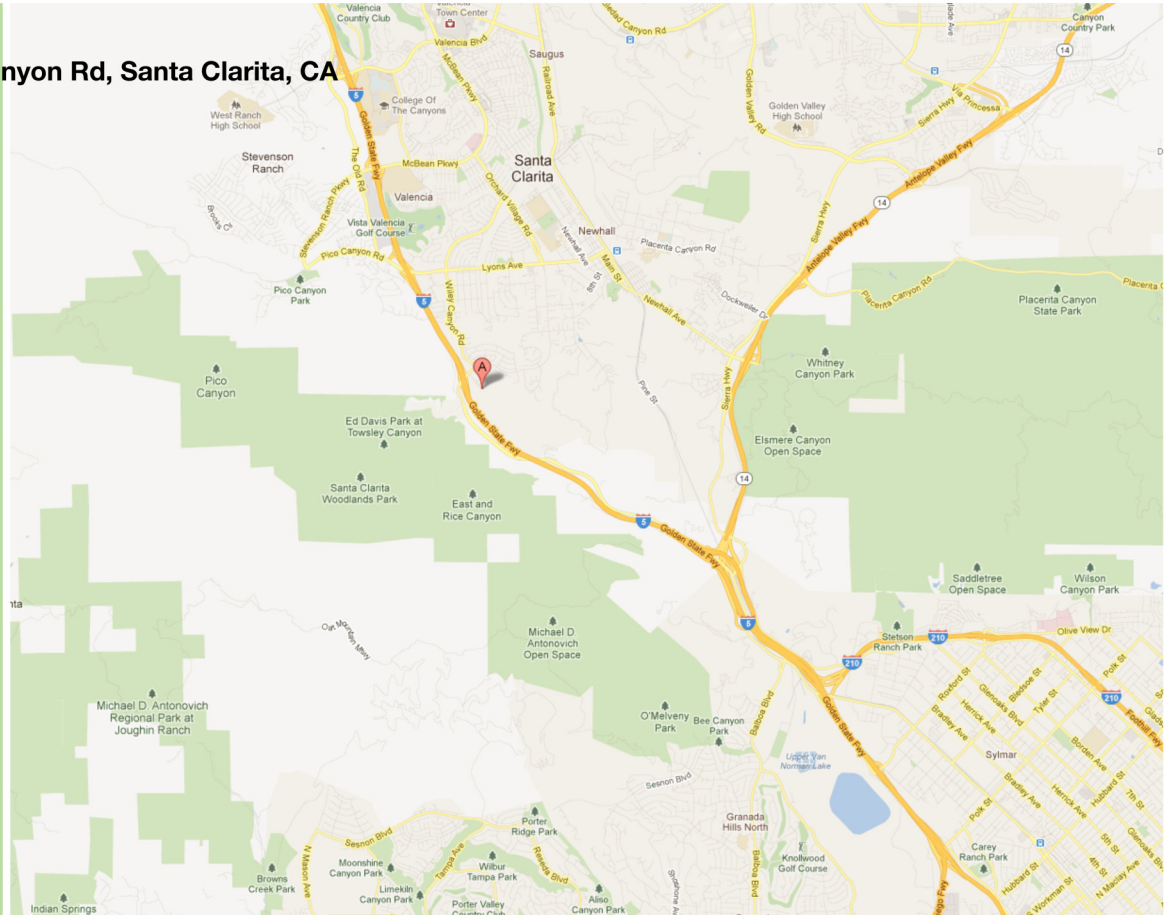

RUSTIC OAKS RANCH

ADDRESS

23708 La Salle Canyon Rd, Santa Clarita, CA

Rustic Oaks Ranch, Santa Clarita

DIRECTIONS:

From Los Angeles.

- Get onto **US-101 N** toward **I-110 N**.
- Keep left onto **CA-170 N/ Hollywood Fwy** (for **Sacramento**)
- Take exit **11B** on the left to merge onto **I-5 N** towards **Sacramento**
- Take exit **166** onto **Calgrove Blvd.**
- Turn Right onto **Calgrove Blvd.**
- Take **1st** right onto **La Salle Canyon Rd.**

- IF the gate is already open proceed inside the private street
- Drive until the end of the paved street onto the dirt road. Drive **SLOW** at **MAX 10 mph PLEASE!!**
- Once you get to the end, park your car into the large clearing.